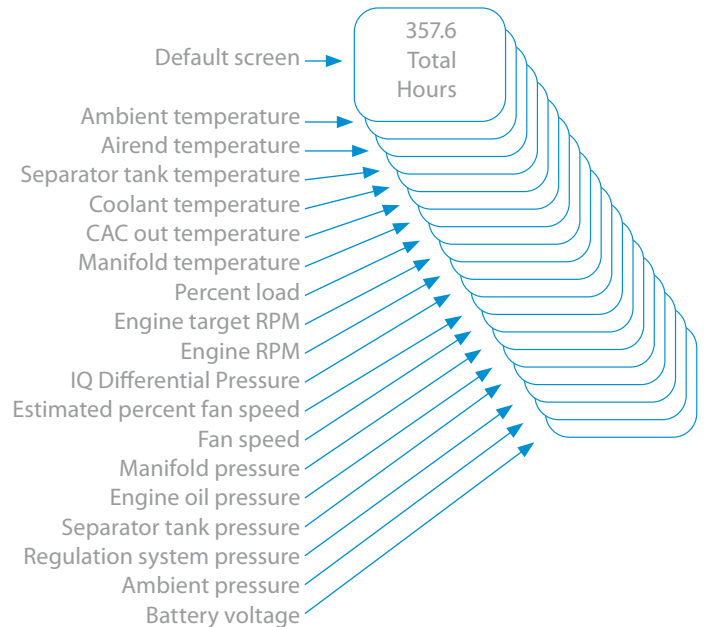

Graphics Display

The graphics display allows access to the machine diagnostics, presenting the following parameters.